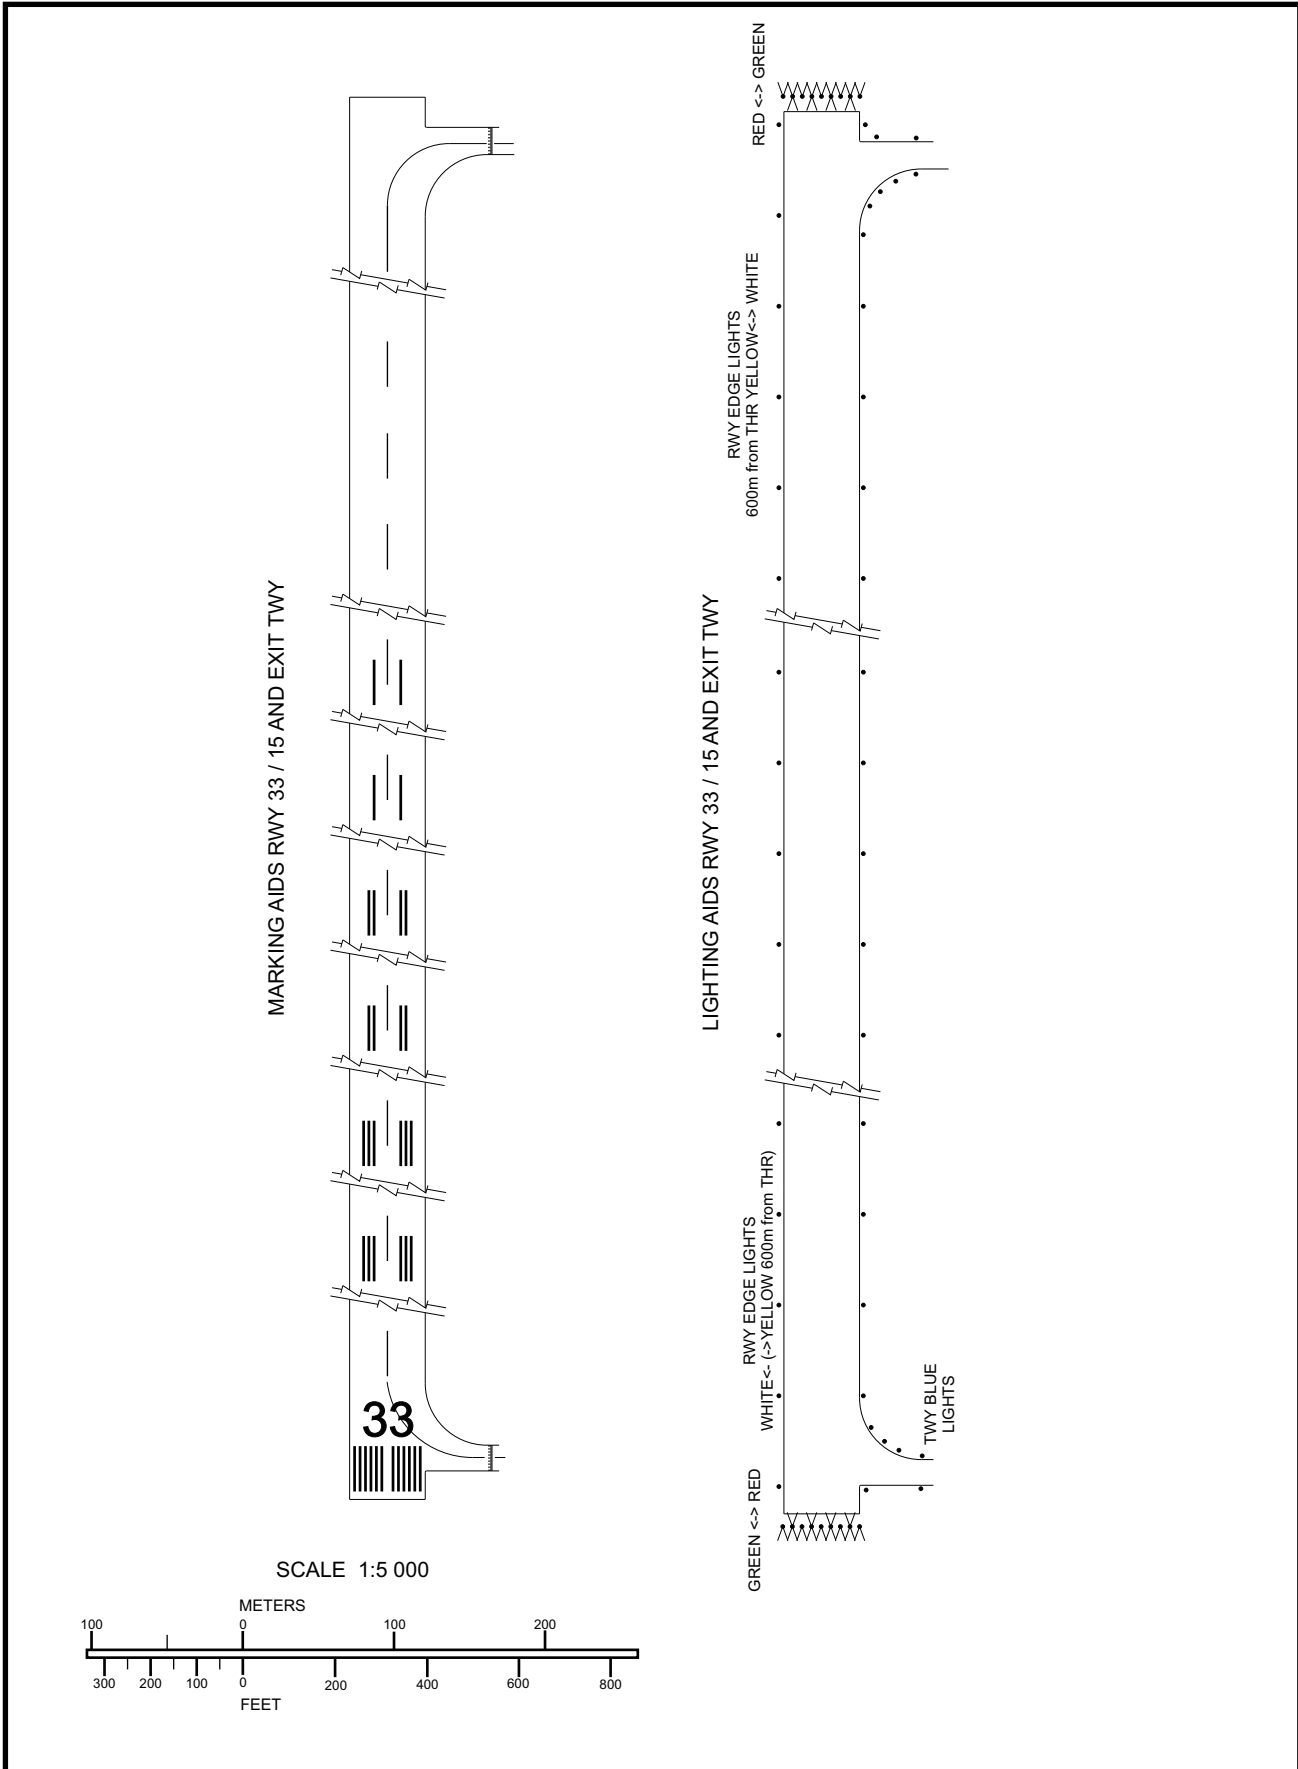

AERODROME CHART 46°30'09" N
023°53'10" E ELEV 1078' LUNA - CÂMPIA TURZII (LRCT)

AERODROME CHART

LUNA - CÂMPIA TURZII (LRCT)

Changes: RWY 15 markings updated.