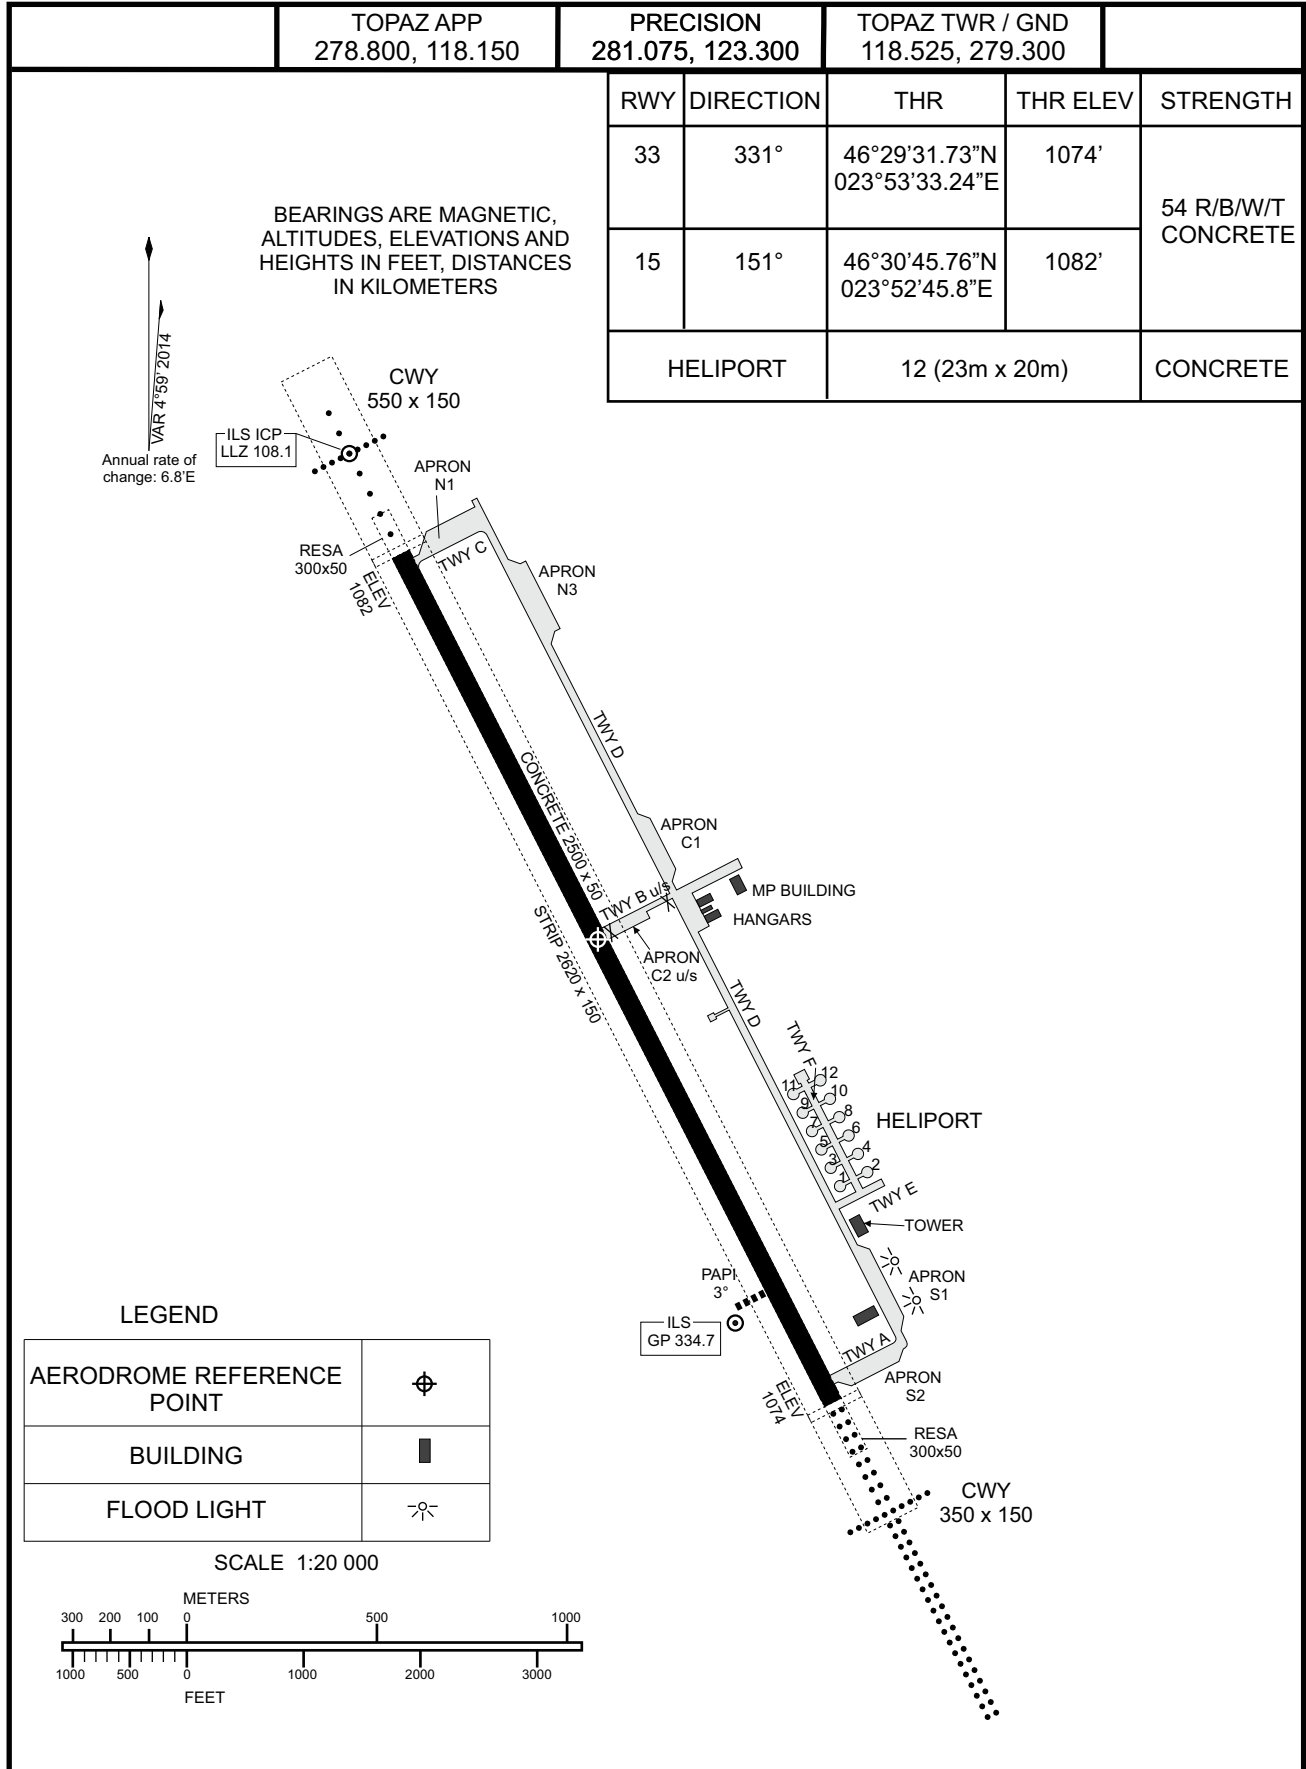

AERODROME CHART 46°30'09" N
023°53'10" E ELEV 1078' LUNA - CÂMPIA TURZII (LRCT)

AERODROME CHART

LUNA - CÂMPIA TURZII (LRCT)

Changes: RWY 15 markings updated.